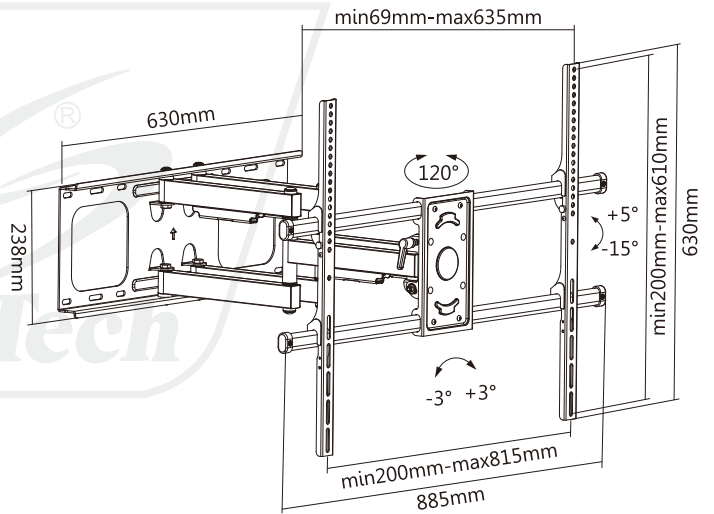

## Full-motion Led/curved Tv Wall Mount

Suitable for most 50" -90" Screens

### New Design, New Experience

Screen Size  
50"-90"

Weight Capacity  
75kg/165lbs

VESA Compatible  
200x200 300x200 300x300  
400x200 400x300 400x400  
600x400 800x400 800x600

Profile to wall  
69-635mm/  
2.7"-25"

Tilt Range  
+5° ~ -15°

Swivel Range  
+60° ~ -60°

Screen Level  
+3° ~ -3°

Cable  
Management

**Quick Lock And Release System**  
holds TV in place with no tools  
required.

**Tool-less Tilting**  
reduces annoying glare and  
reflections.