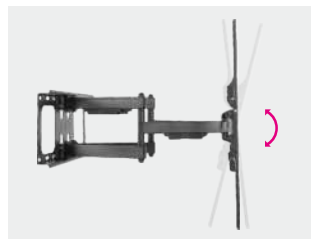

## Full-motion Led/curved Tv Wall Mount

Suitable for most 50" -90" Screens

Tilt Range  
+5° ~ -15°

Swivel Range  
+60° ~ -60°

Screen Level  
+3° ~ -3°

Cable  
Management

**Quick Lock And Release System**  
holds TV in place with no tools  
required.

**Tool-less Tilting**  
reduces annoying glare and  
reflections.

**Level Adjustment**  
ensures perfect positioning.

**Cable Management**  
keeps cables organized and  
protected.