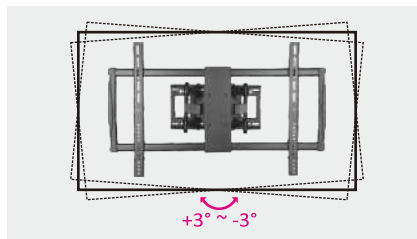

### New Design, New Experience

Screen Size  
50"-90"

Weight Capacity  
75kg/165lbs

VESA Compatible  
200x200 300x200 300x300  
400x200 400x300 400x400  
600x400 800x400 800x600

Profile to wall  
69-635mm/  
2.7"-25"

Tilt Range  
+5° ~ -15°

Swivel Range  
+60° ~ -60°

Screen Level  
+3° ~ -3°

Cable  
Management

**Quick Lock And Release System**  
holds TV in place with no tools  
required.

**Tool-less Tilting**  
reduces annoying glare and  
reflections.

**Level Adjustment**  
ensures perfect positioning.

**Cable Management**  
keeps cables organized and  
protected.