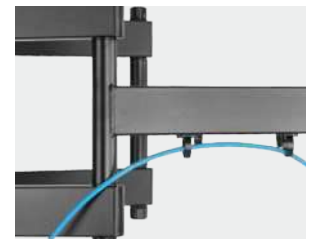

Tilt Range  
+5° ~ -15°

Swivel Range  
+60° ~ -60°

Screen Level  
+3° ~ -3°

Cable  
Management

**Quick Lock And Release System**  
holds TV in place with no tools  
required.

**Tool-less Tilting**  
reduces annoying glare and  
reflections.

**Level Adjustment**  
ensures perfect positioning.

**Cable Management**  
keeps cables organized and  
protected.